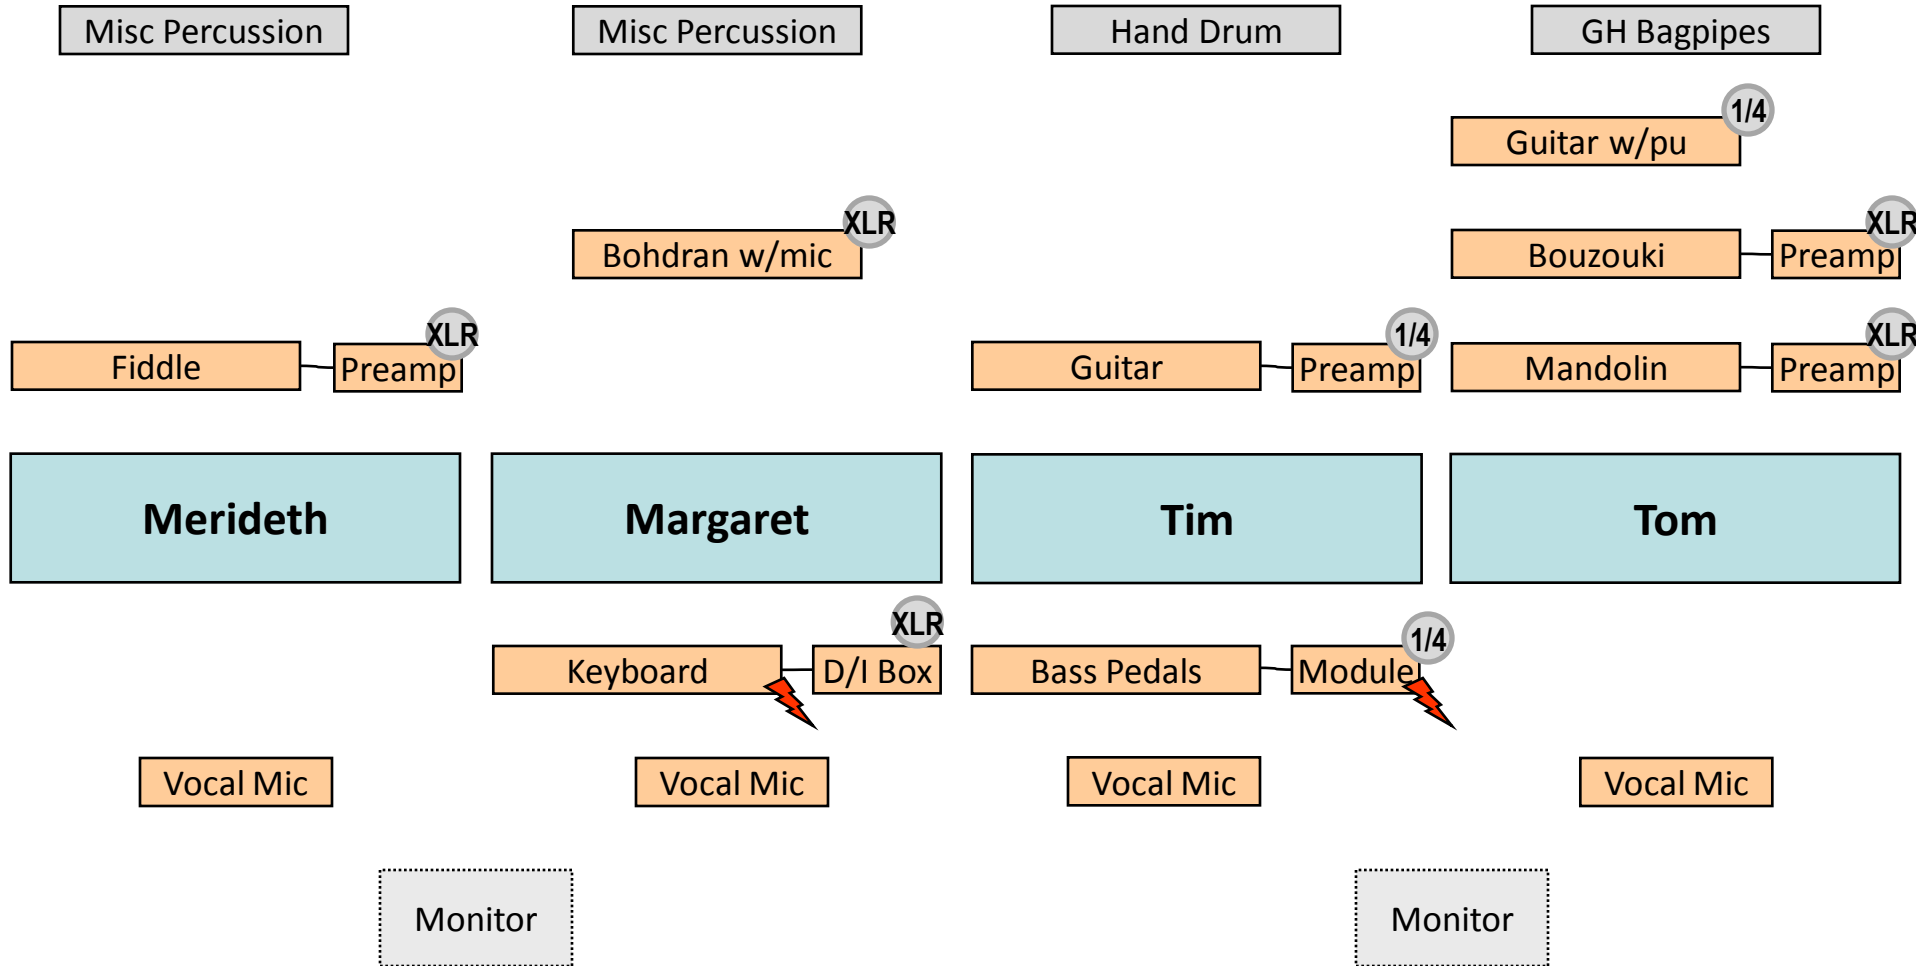

# Keltic Kudzu Stage Plan 20090315

Misc Percussion

Misc Percussion

Hand Drum

GH Bagpipes

Fiddle

XLR

Bodhran

1/4

Merideth

Margaret

Tim

Tom

Keyboard

XLR

Bass Pedals

1/4

Vocal Mic

MONITOR

Vocal Mic

Vocal Mic

MONITOR

Vocal Mic